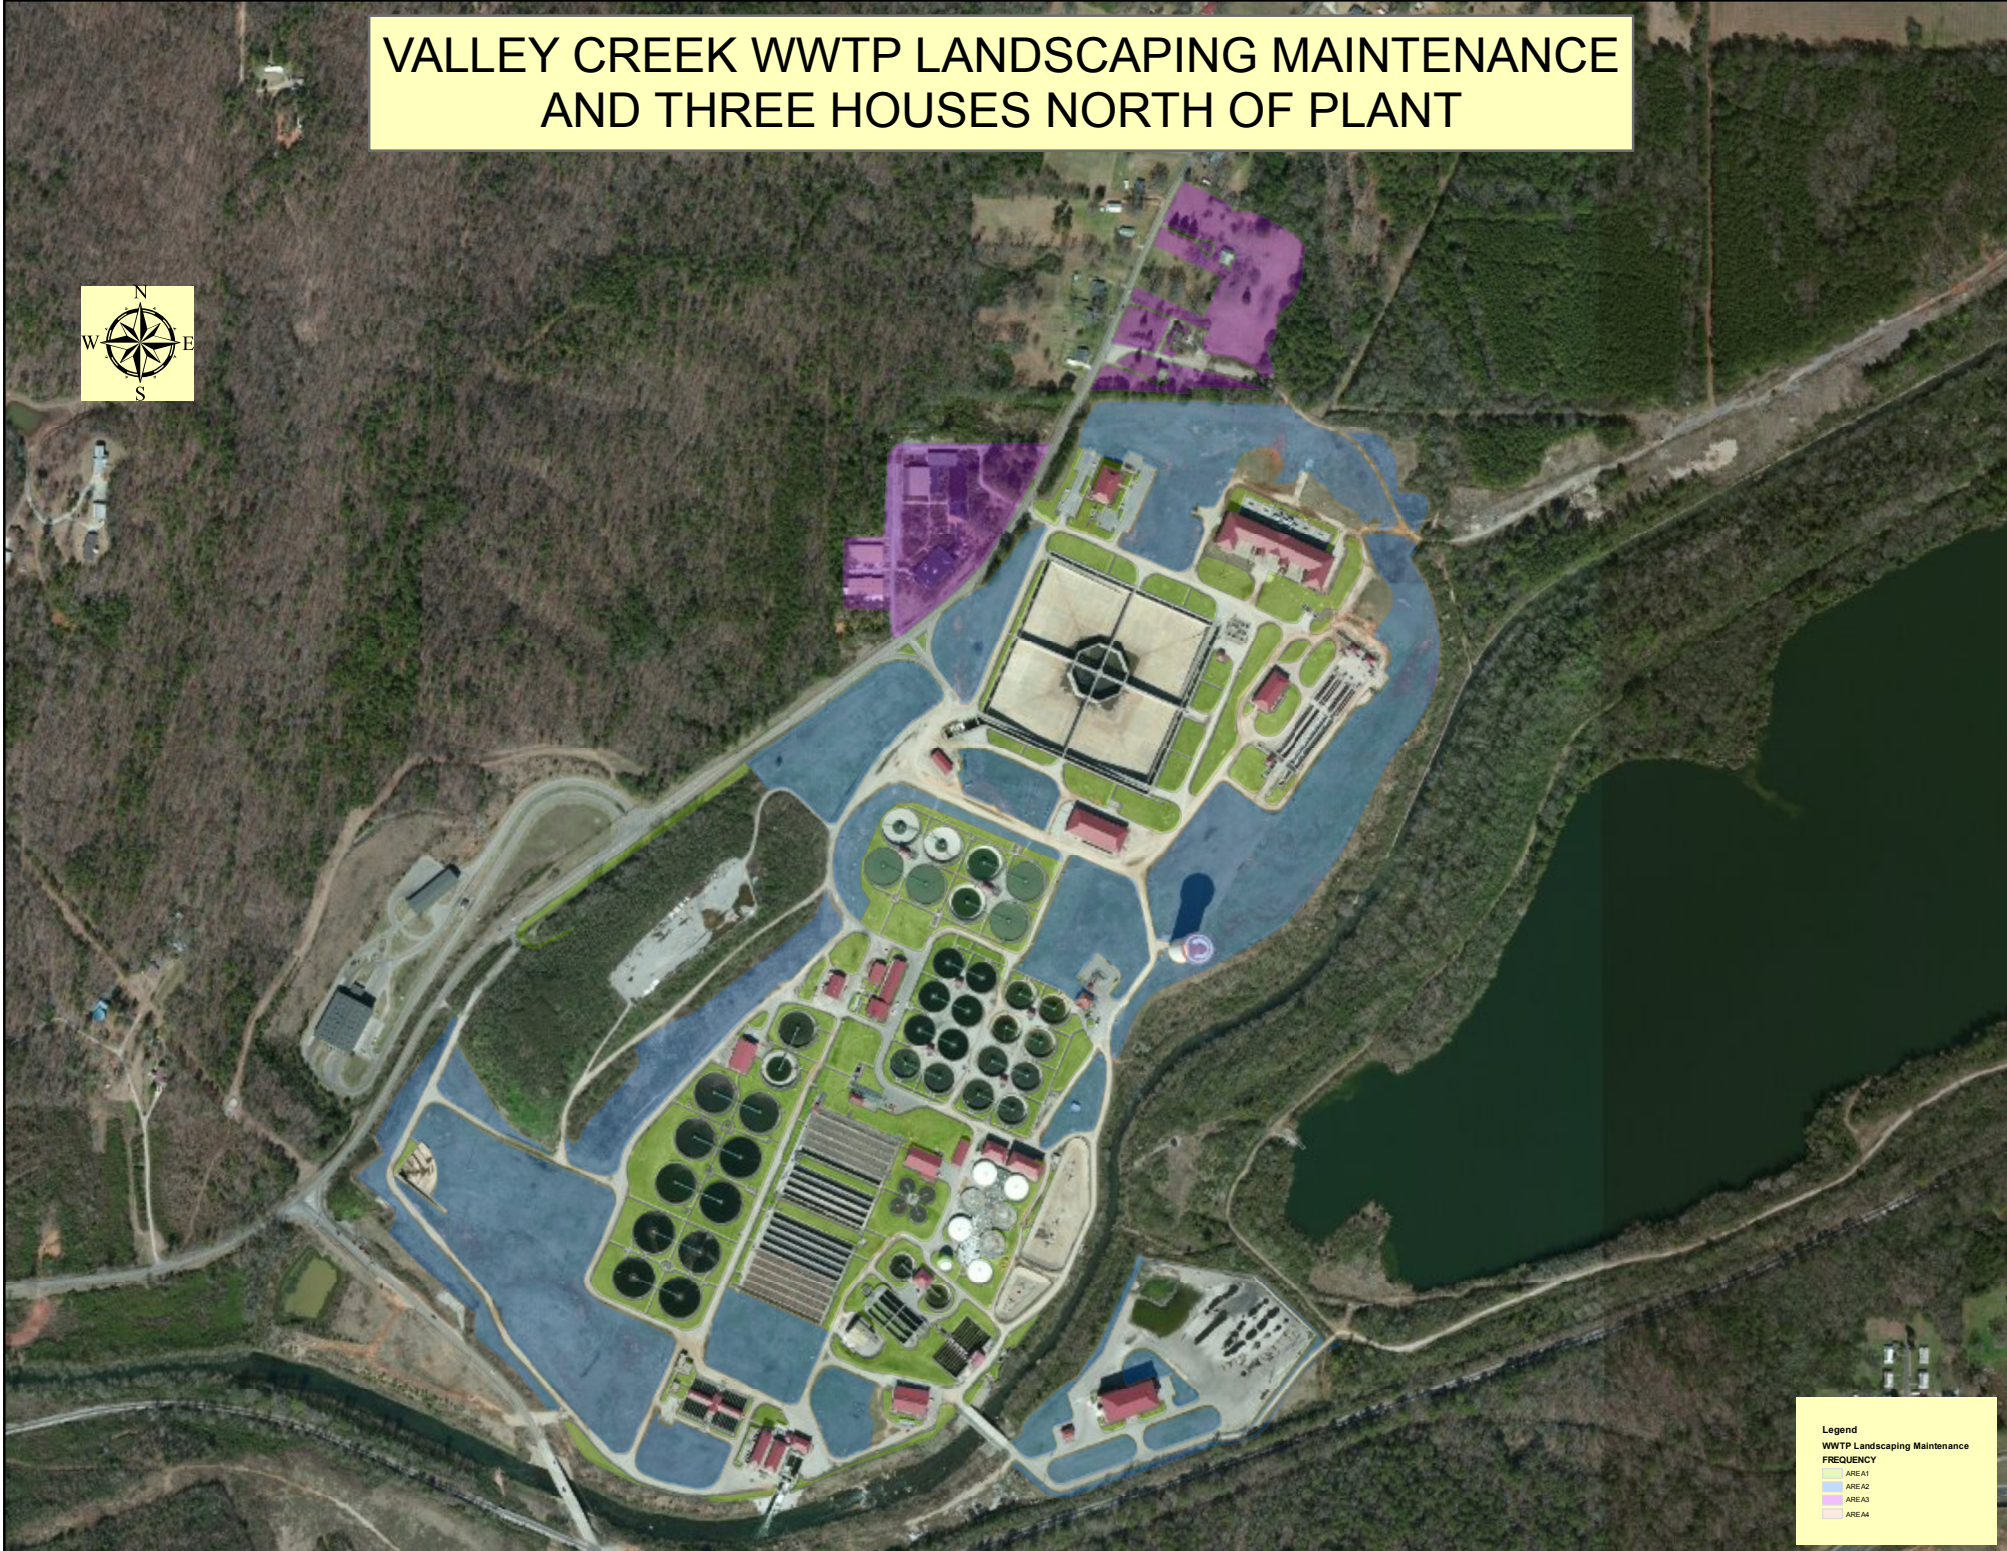

VALLEY CREEK WWTP LANDSCAPING MAINTENANCE AND THREE HOUSES NORTH OF PLANT

Legend
WWTP Landscaping Maintenance
FREQUENCY

Area 1	Green
Area 2	Blue
Area 3	Purple
Area 4	Pink